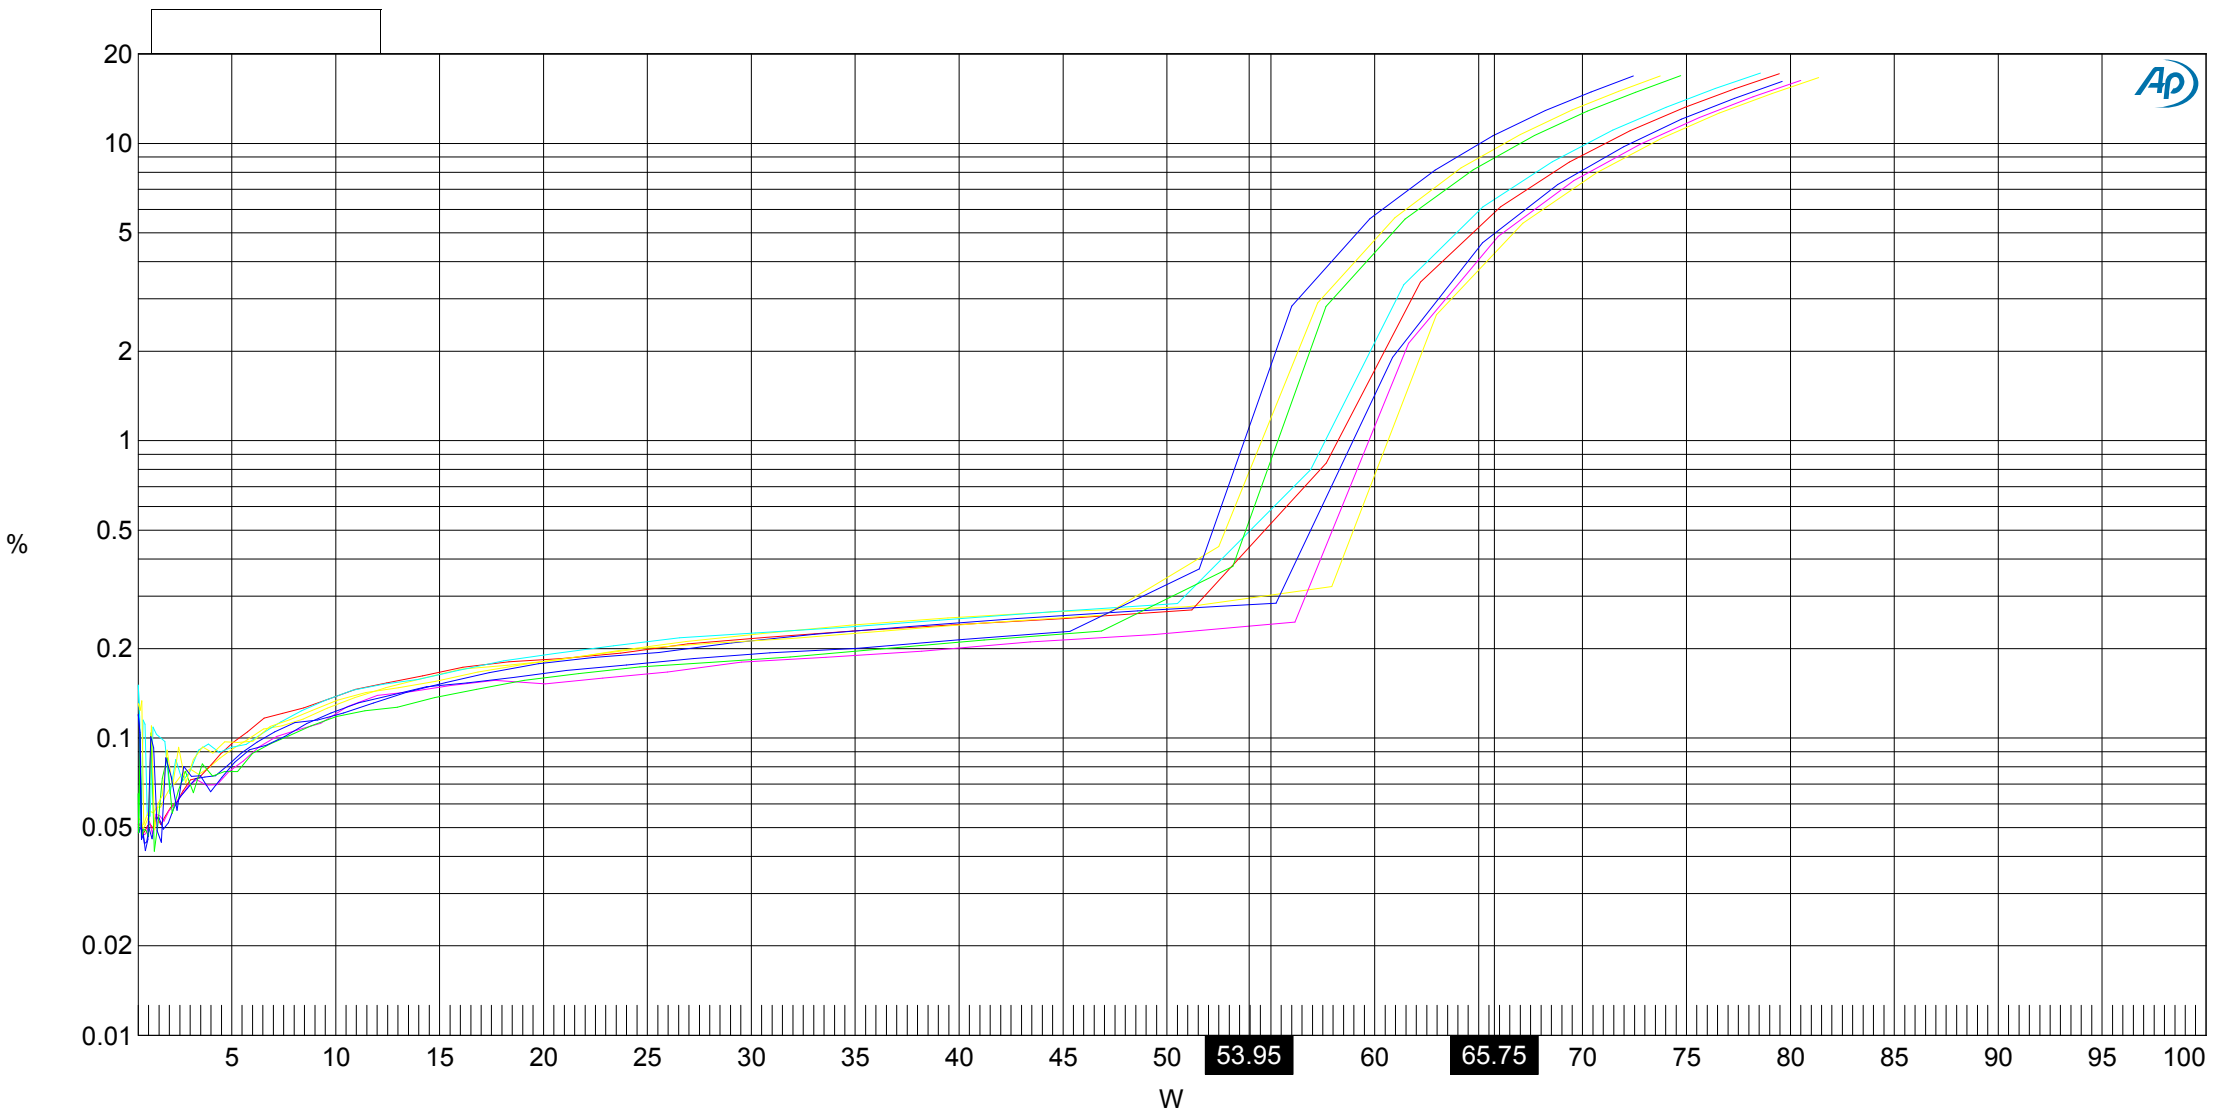

VENOM-8.12DSP (4 OHMS 1-8 CHANNELS, 14.4V-1CH)

Sweep	Trace	Color	Line Style	Thick	Data	Axis	Comment	Cursor1	Cursor2
1	1	Yellow	Solid	1	Anr. THD+N Ratio	Left	
2	1	Red	Solid	1	Anr. THD+N Ratio	Left	
3	1	Magenta	Solid	1	Anr. THD+N Ratio	Left	
4	1	Blue	Solid	1	Anr. THD+N Ratio	Left	
5	1	Cyan	Solid	1	Anr. THD+N Ratio	Left	
6	1	Green	Solid	1	Anr. THD+N Ratio	Left	
7	1	Yellow	Solid	1	Anr. THD+N Ratio	Left	
8	1	Blue	Solid	1	Anr. THD+N Ratio	Left	