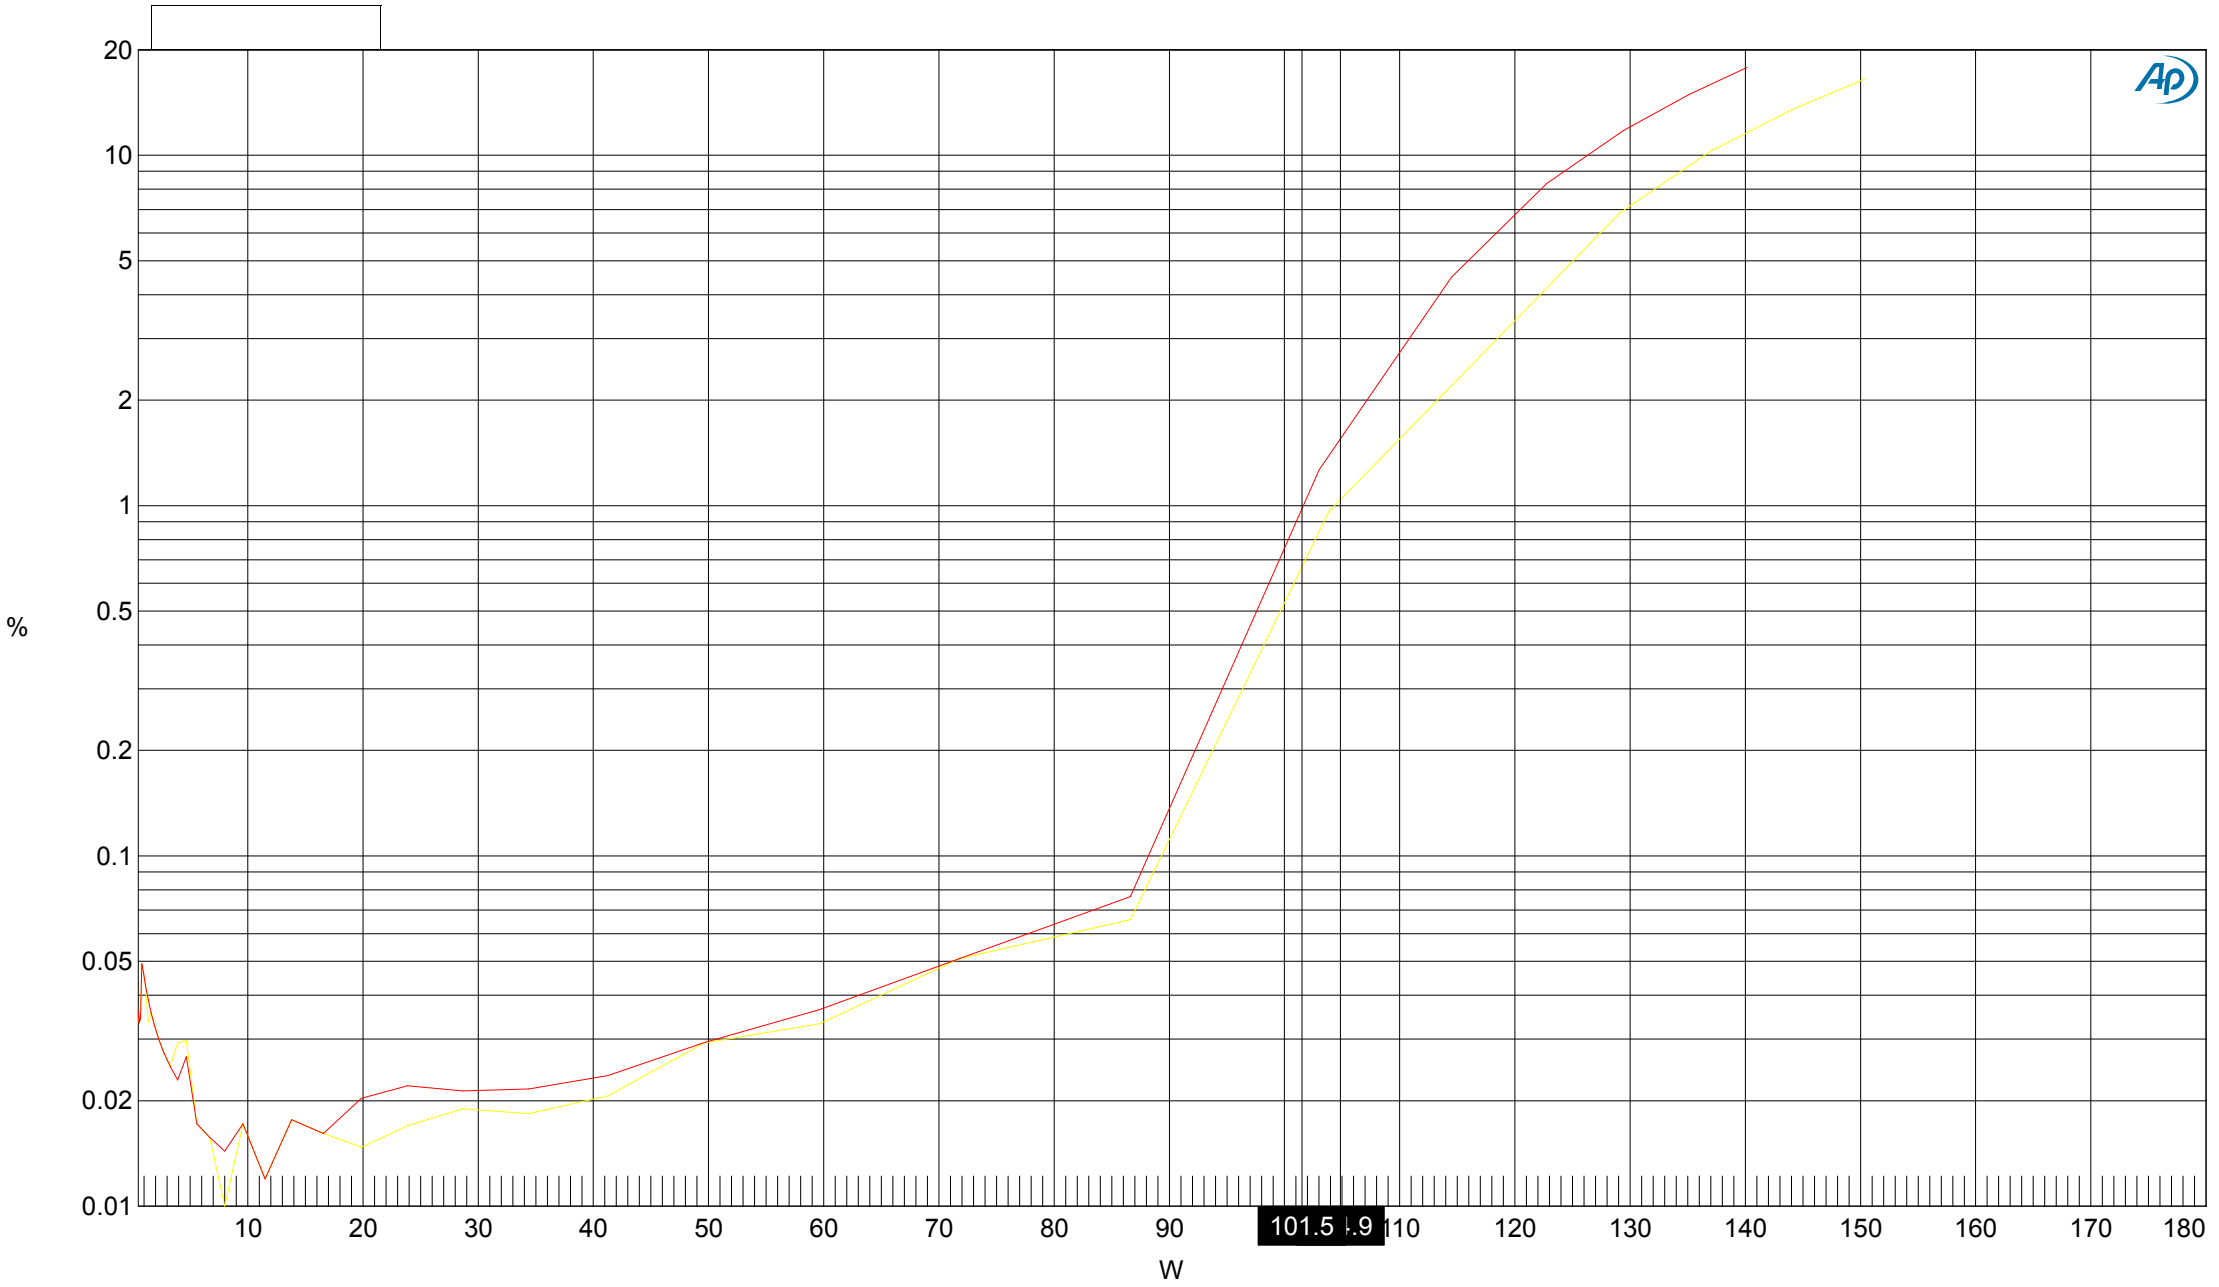

VENOM-8.12DSP (4 OHMS, SUBWOOFER CHANNELS 4.4V-1-2CH) CH9/10

101.5 1.9

Sweep	Trace	Color	Line Style	Thick	Data	Axis	Comment	Cursor1	Cursor2
1	1	Yellow	Solid	1	Anr.THD+N Ratio	Left	
2	1	Red	Solid	1	Anr.THD+N Ratio	Left	